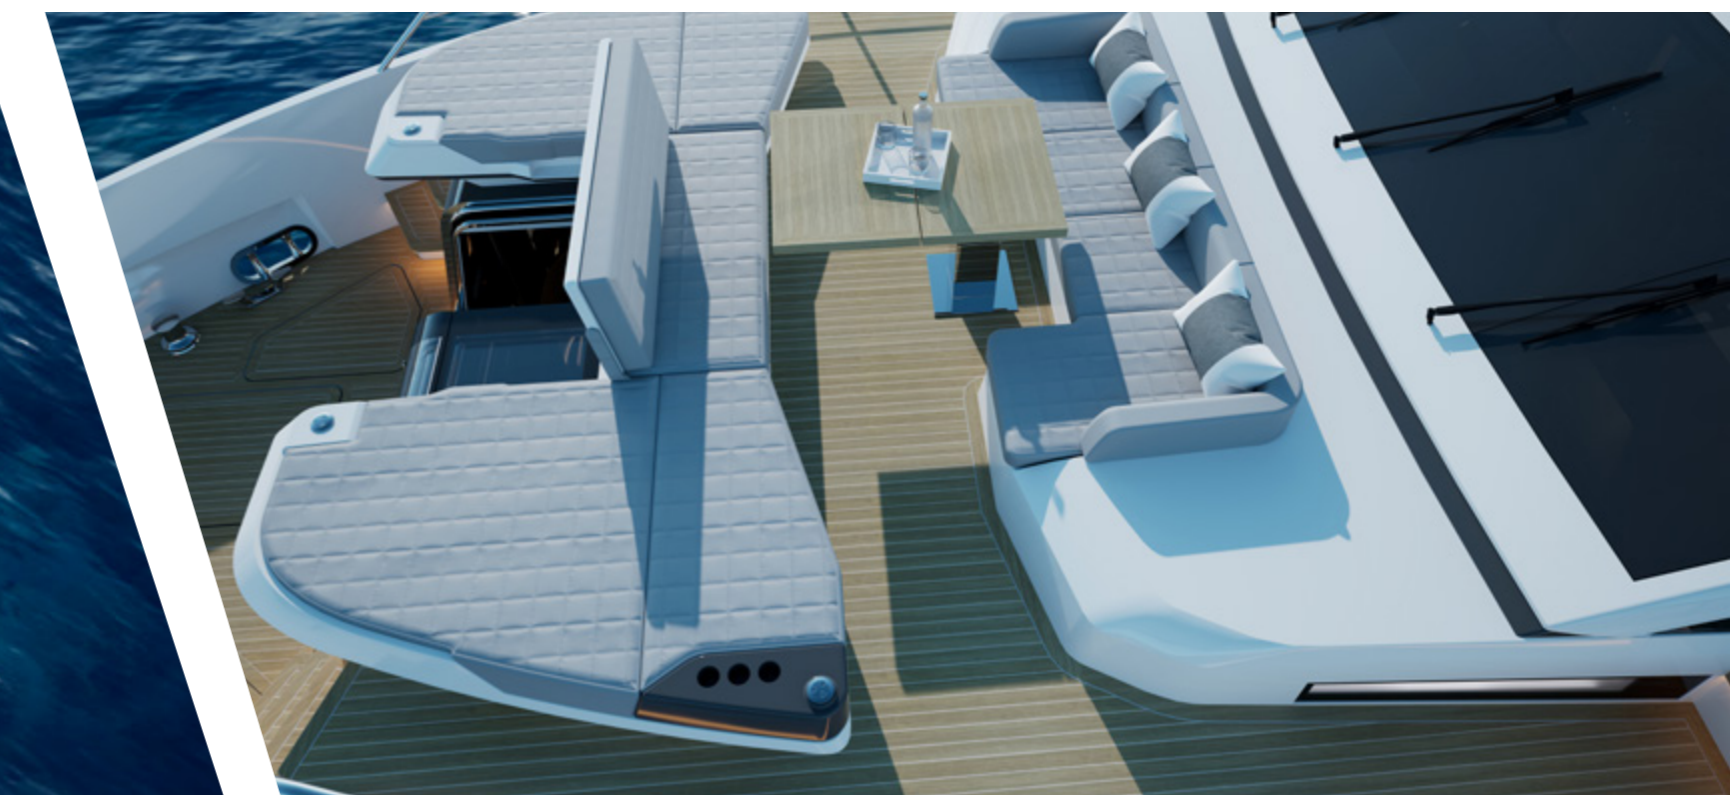

VERANDA
AFT DECK CONFIGURATION