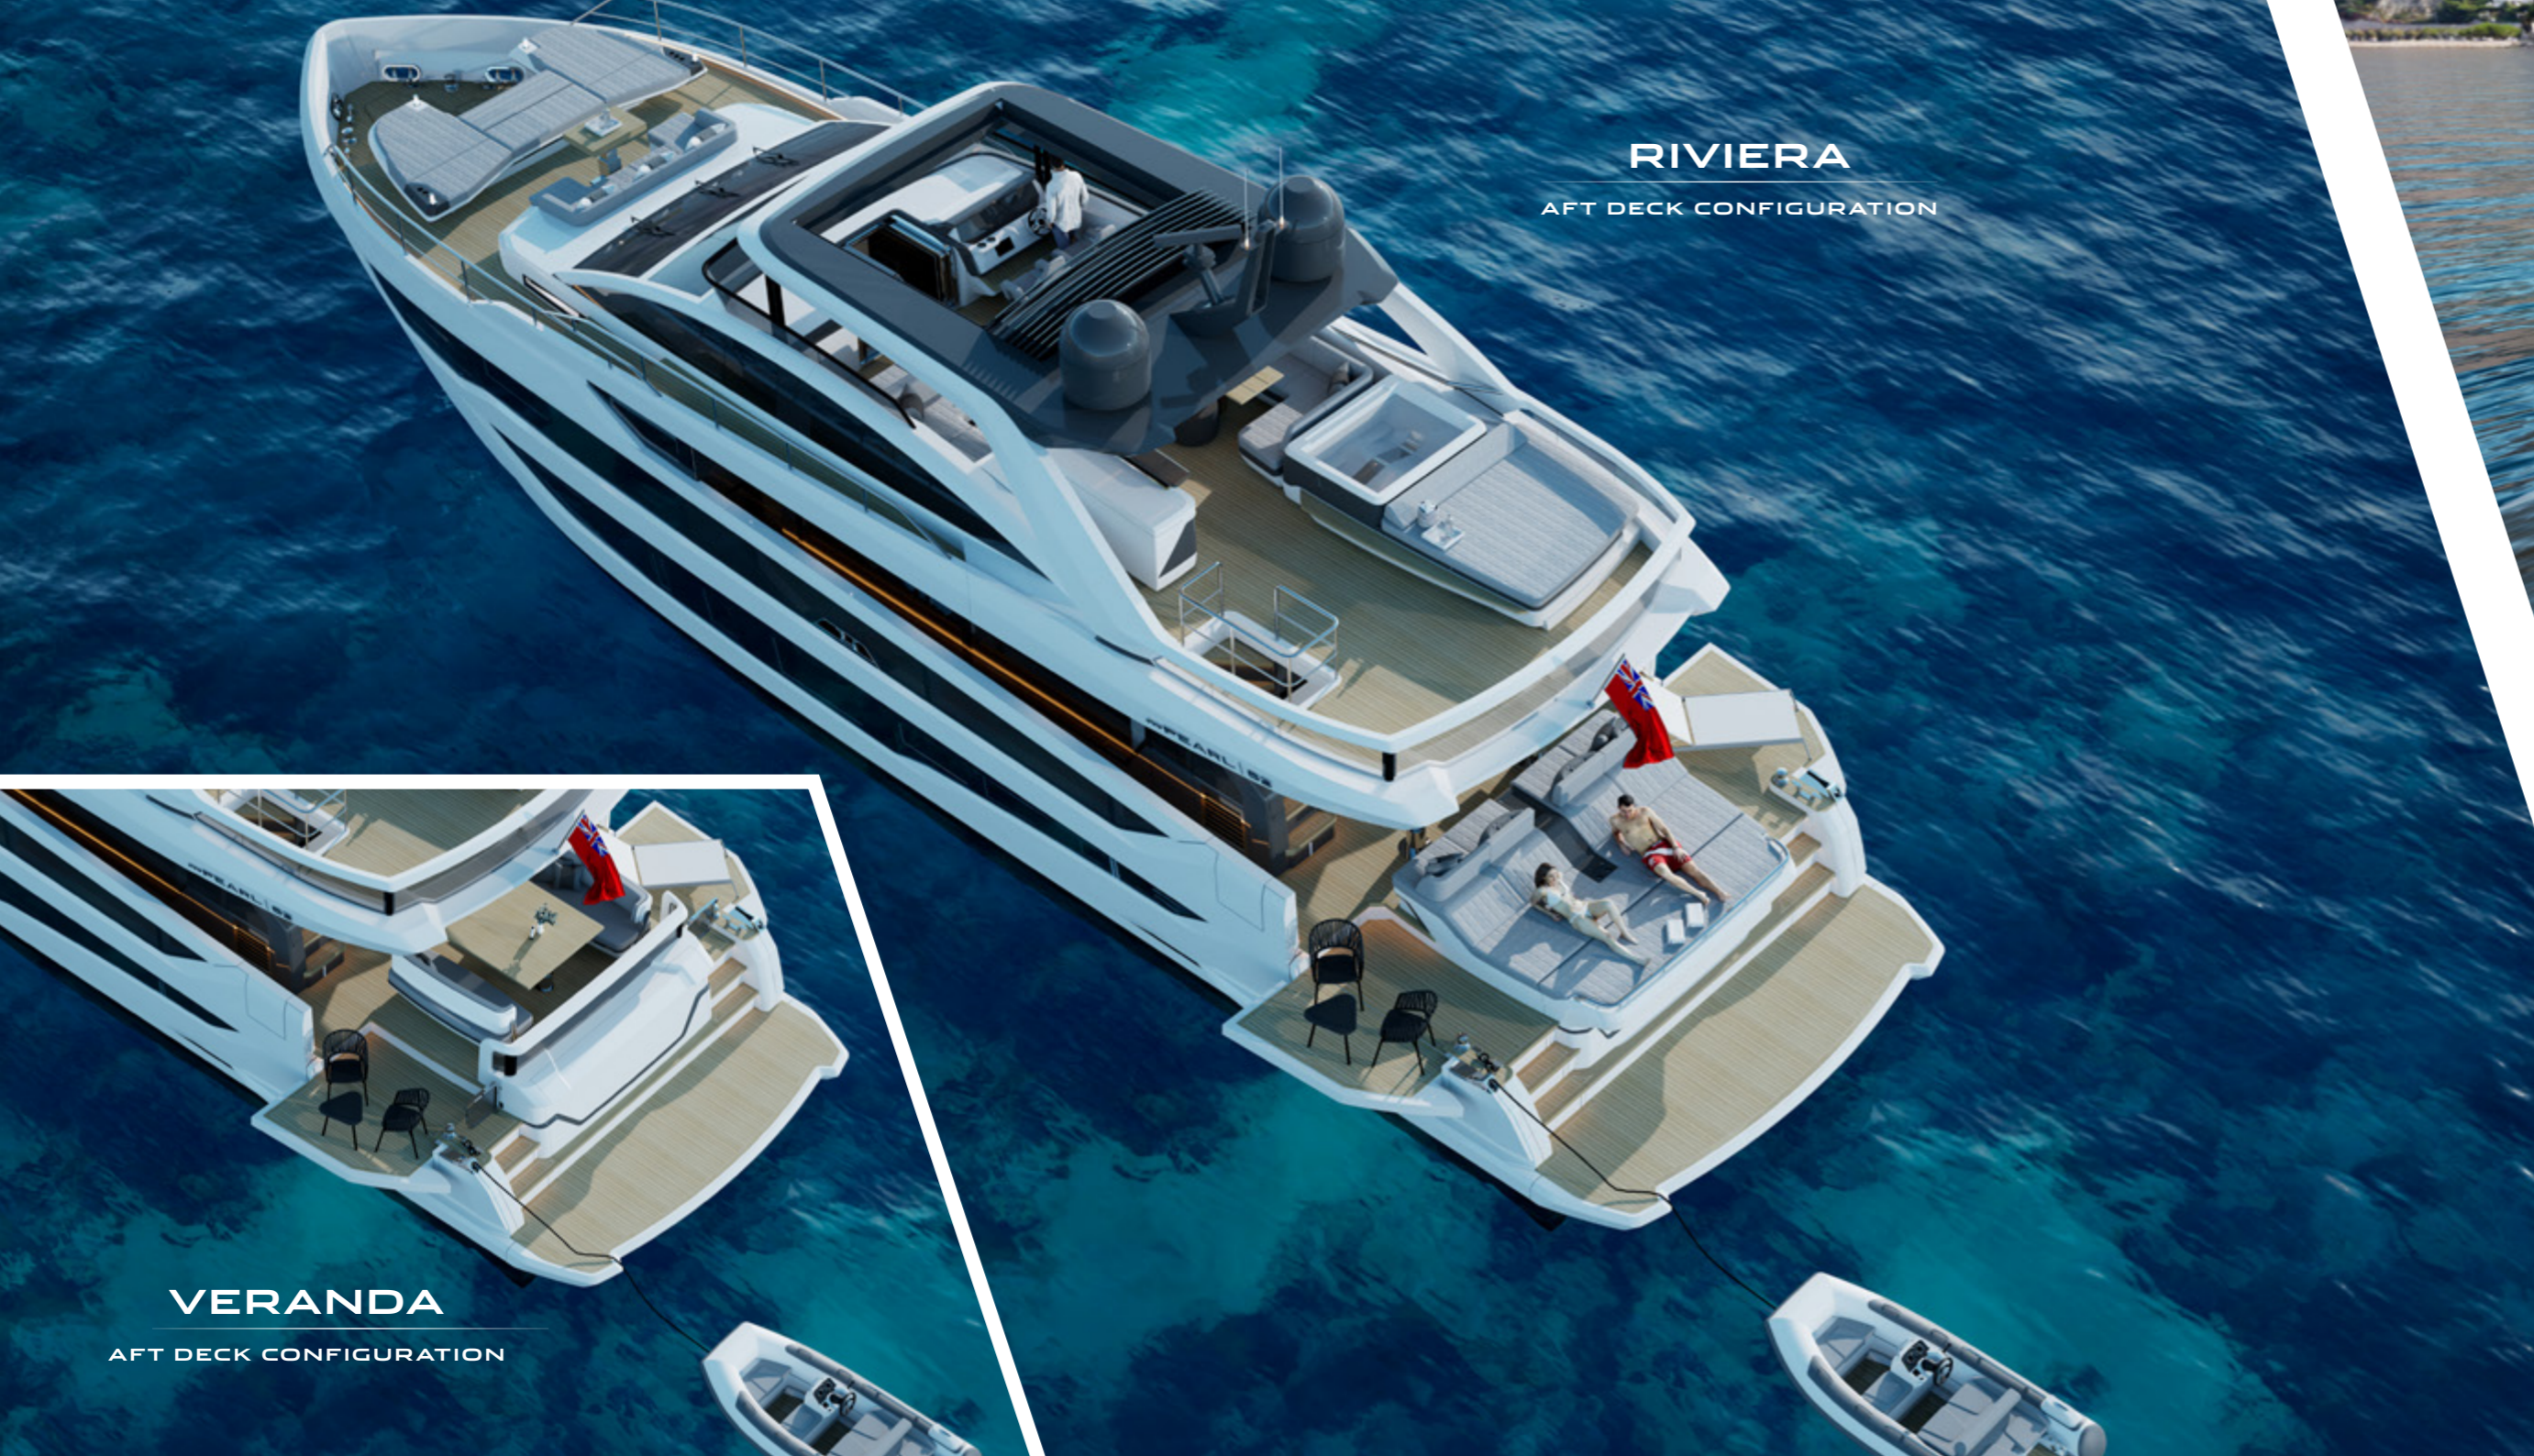

...PEARL | 82

THE ALL NEW PEARL 82 MAIN FEATURES

- Raised pilot house design with full beam main deck master stateroom
- Five beautifully appointed en-suite staterooms plus crew accommodation
- Direct access from main deck master stateroom to forepeak terrace
- Choice of aft deck layouts - Riviera or Veranda - to appeal to different Owners' yachting lifestyles
- Large garage to accommodate Williams 395 jet tender, Sea Doo Spark, SeaBob
- Foredeck lounge with large sun-pads, seating and table
- Direct access from the flybridge to the foredeck lounge
- Extended flybridge with a full-sized dining table, multi-functional wet bar, and sun pads
- Flybridge hard top with tilt and slide sunroof
- Choice of three interior design styles by renowned British design star Kelly Hoppen CBE
- Naval Architecture and exterior design by Bill Dixon from Dixon Yacht Design
- Comprehensive Five Year warranty

RIVIERA
AFT DECK CONFIGURATION

VERANDA
AFT DECK CONFIGURATION

DIMENSIONS:

Overall Length	83'	25.30m
Maximum Beam	20'10"	6.34m
Draft	6'3"	1.90m
Fuel capacity	1383 UK gallons	6290 litres
Water capacity	308 UK gallons	1400 litres
Displacement		78.4 tonnes

OPTIONAL EQUIPMENT:

- MAN 1900 HP or 2000 HP Engine Options.
- Hard top with sunroof
- Tropical air-conditioning
- Seakeeper SK26
- Sleipner Vector Fins 1350 stabilisers
- Fold down side wings in cockpit
- Tender & Jet ski recovery systems
- Hot Tub fitted to flybridge
- Hydraulic Bow & Stern Thrusters
- Sonos Audio system
- MCA coding