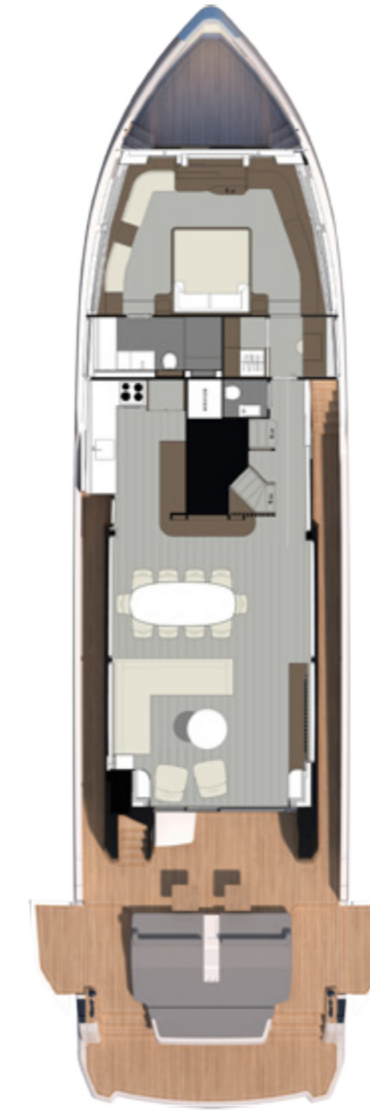

...PEARL | 82

THE ALL NEW PEARL 82 MAIN FEATURES

- Raised pilot house design with full beam main deck master stateroom
- Five beautifully appointed en-suite staterooms plus crew accommodation
- Direct access from main deck master stateroom to forepeak terrace
- Choice of aft deck layouts - Riviera or Veranda - to appeal to different Owners' yachting lifestyles
- Large garage to accommodate Williams 395 jet tender, Sea Doo Spark, SeaBob
- Foredeck lounge with large sun-pads, seating and table
- Direct access from the flybridge to the foredeck lounge
- Extended flybridge with a full-sized dining table, multi-functional wet bar, and sun pads
- Flybridge hard top with tilt and slide sunroof
- Choice of three interior design styles by renowned British design star Kelly Hoppen CBE
- Naval Architecture and exterior design by Bill Dixon from Dixon Yacht Design
- Comprehensive Five Year warranty

RIVIERA
AFT DECK CONFIGURATION

VERANDA
AFT DECK CONFIGURATION

DIMENSIONS:

Overall Length	83'	25.30m
Maximum Beam	20'10"	6.34m
Draft	6'3"	1.90m
Fuel capacity	1383 UK gallons	6290 litres
Water capacity	308 UK gallons	1400 litres
Displacement		78.4 tonnes

RIVIERA
AFT DECK CONFIGURATION

VERANDA
AFT DECK CONFIGURATION

STANDARD FEATURES:

- Twin MAN 1650 HP engines on shaft drive
- 28.5 KW 50HZ Kohler generator
- Med spec air conditioning
- Crew cabin
- Garage
- Opacmare Hydraulic Passerelle
- H&B hydraulically operated bathing platform
- Side Power bow thruster
- Fusion sound system with speakers throughout
- 5 screen Integrated Garmin Navigation system
- Teak laid cockpit, bathing platform and steps
- Teak flybridge and side decks
- Full set of exterior covers
- Humphree Interceptors with auto trim assist
- Lewmar hydraulic anchor winch with deck and helm controls
- Flybridge wetbar with sink, fridge cool box and BBQ