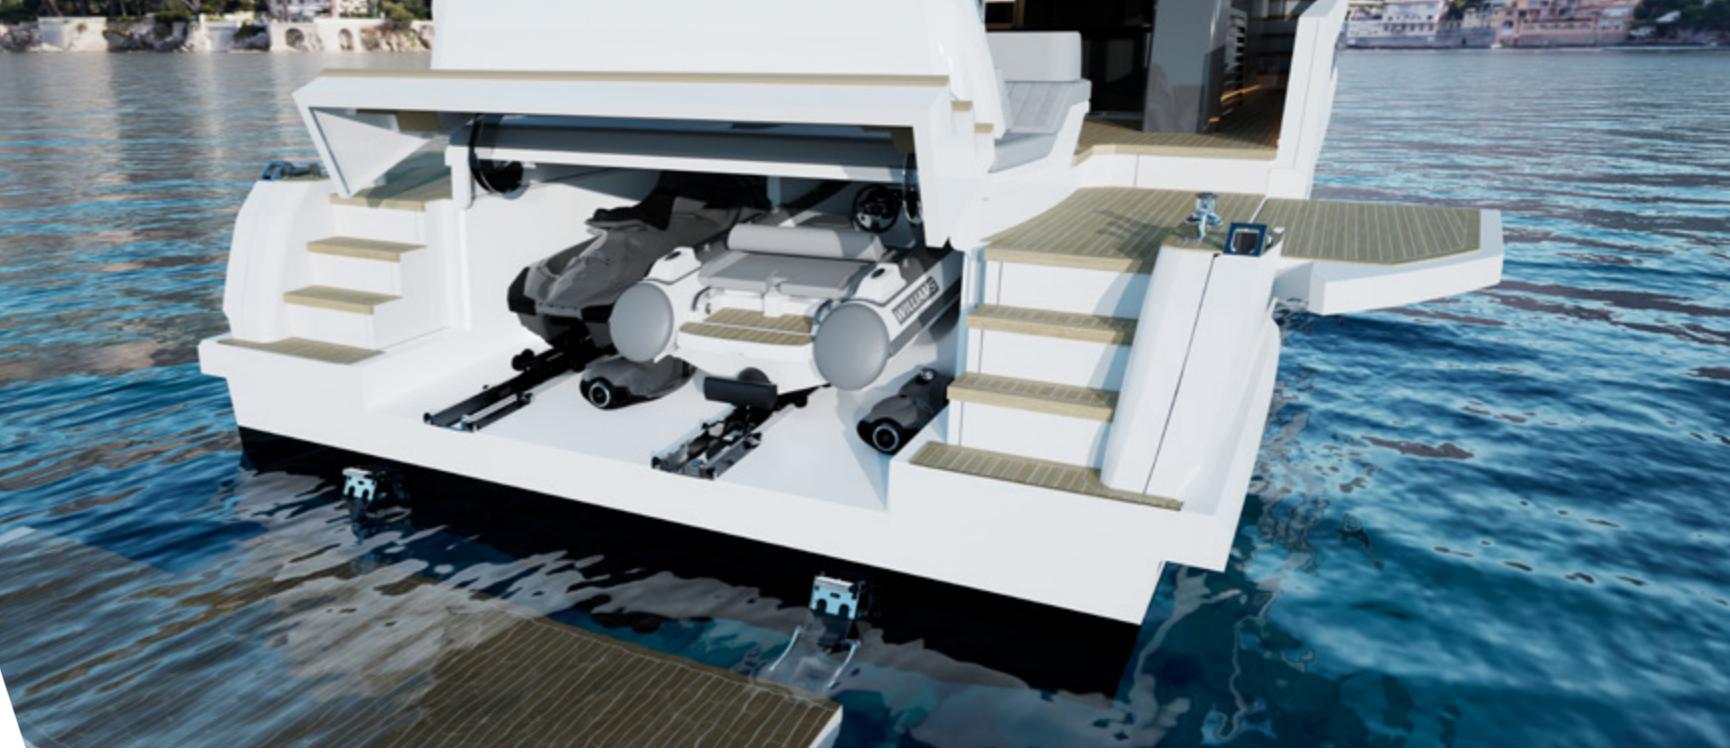

VERANDA
AFT DECK CONFIGURATION